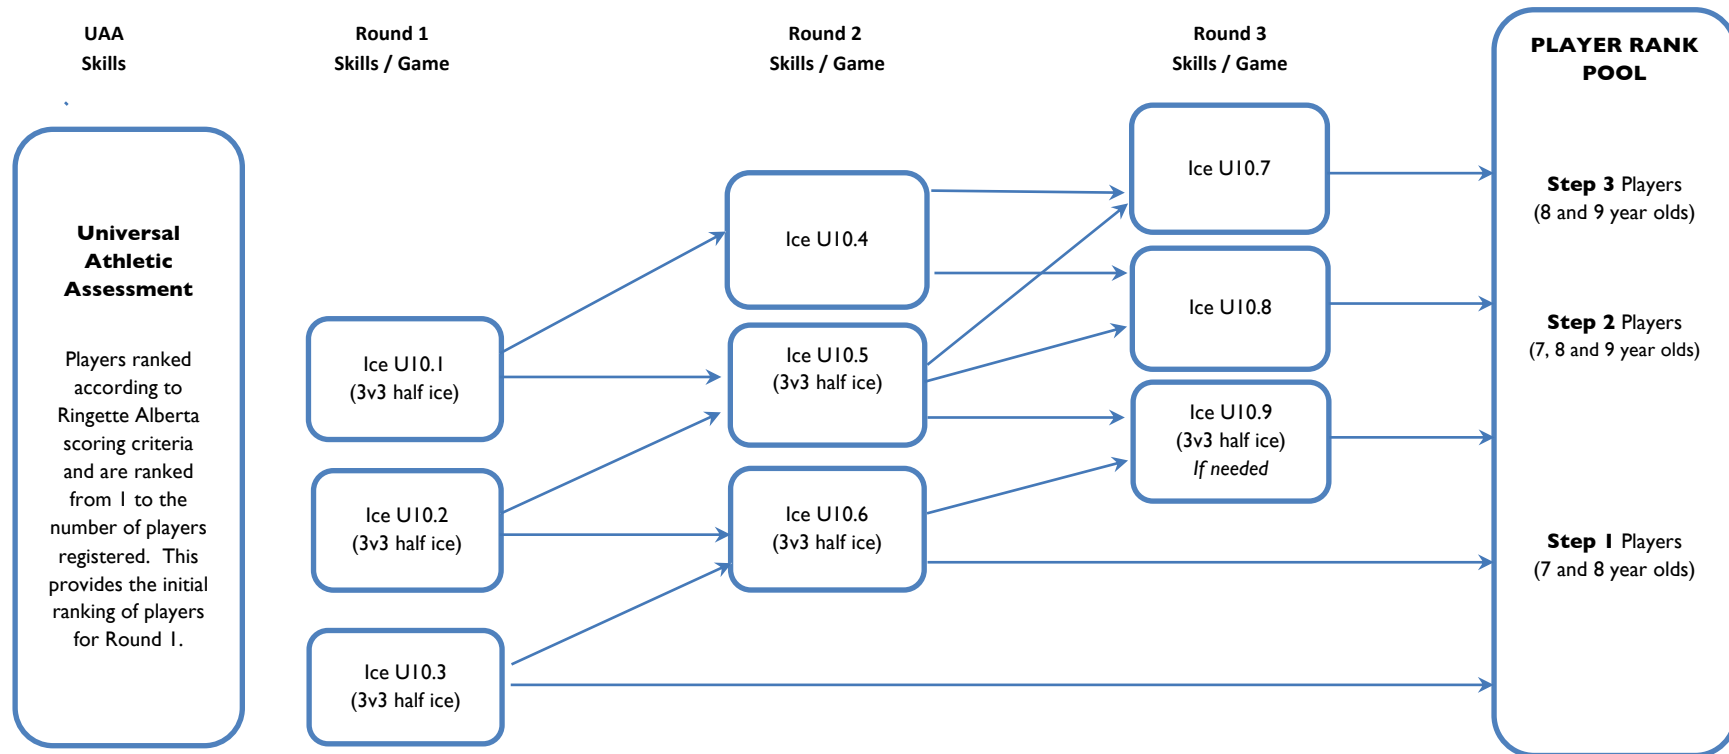

SOUTH CALGARY RINGETTE ASSOCIATION

2022/23 EVALUATION FLOW CHART

U10

The flowchart above is a sample based on approximately 70 – 80 skaters in U10. A player who has played full-ice in previous years, will start skills/game play on full-ice. If there are any significant changes to this estimate, SCRA will provide an updated flowchart.