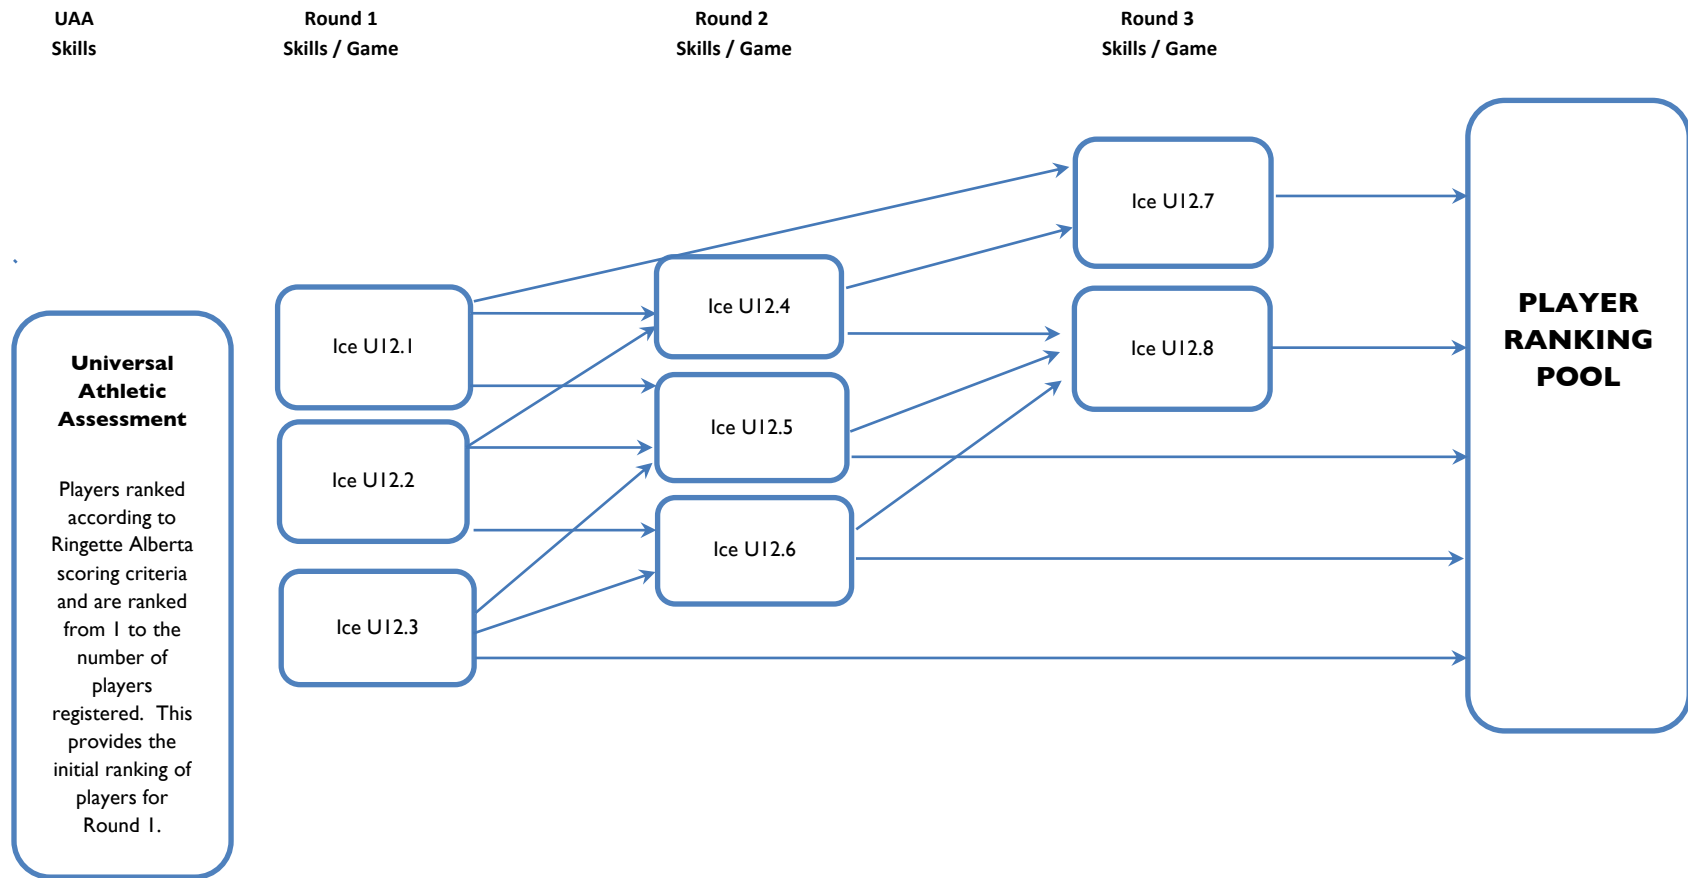

SOUTH CALGARY RINGETTE ASSOCIATION

2022/23 EVALUATION FLOW CHART

U12

The flowchart above is a sample based on approximately 80-90 skaters in U12. If there are any significant changes to this estimate, SCRA will provide an updated flowchart.