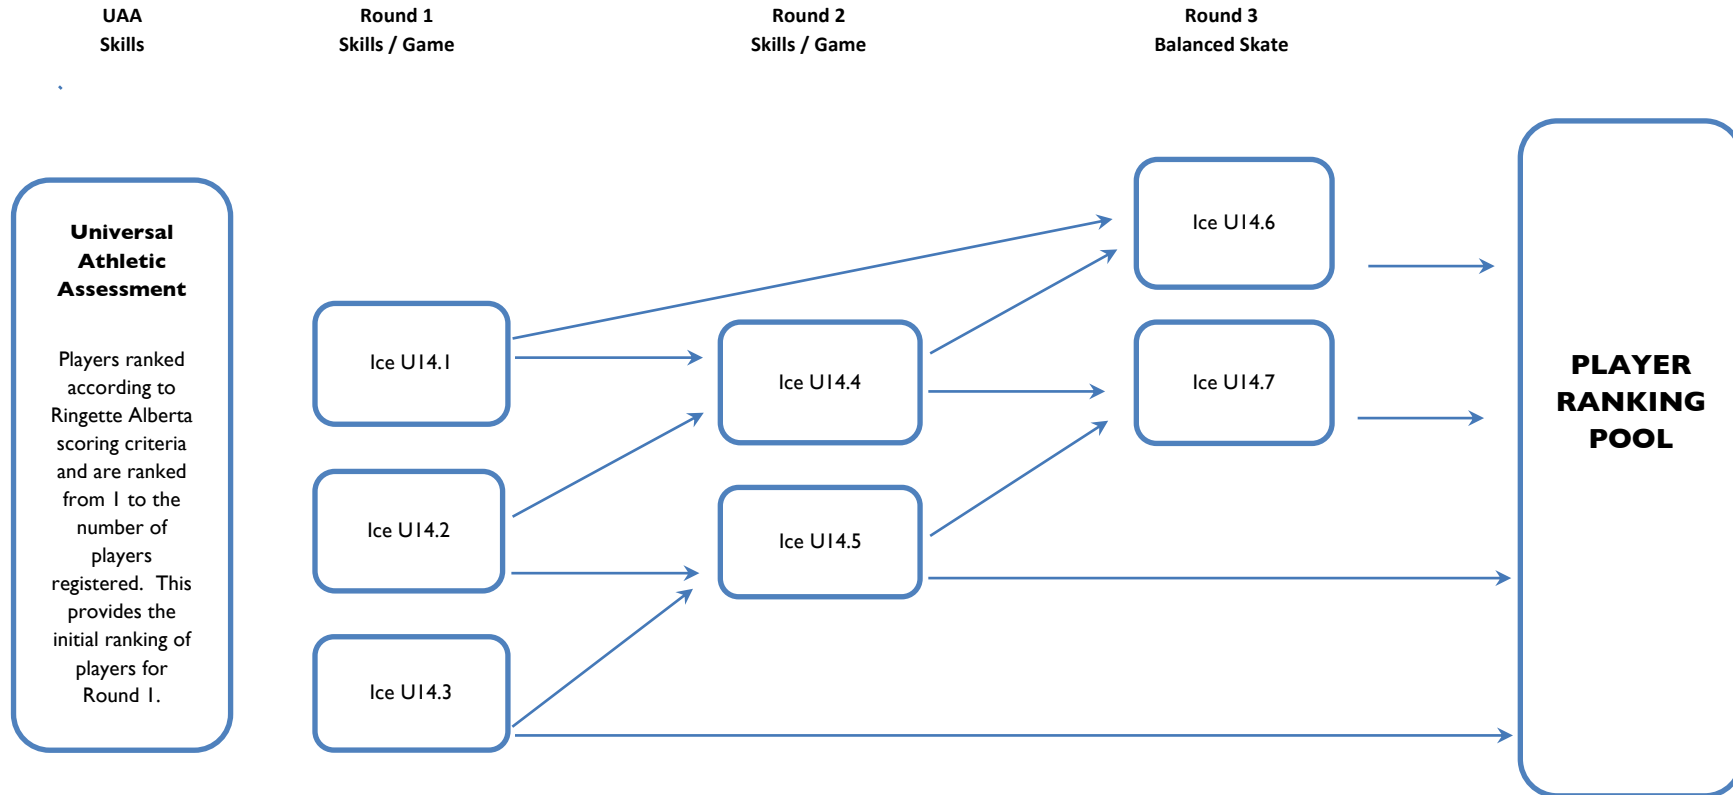

SOUTH CALGARY RINGETTE ASSOCIATION

2022/23 EVALUATION FLOW CHART

U14

The flowchart above is a sample based on approximately 70-80 skaters in U14. If there are any significant changes to this estimate, SCRA will provide an updated flowchart.

Note that final cuts from the AA Ringette Program are not automatically placed on an A level team. They must attend evaluations.