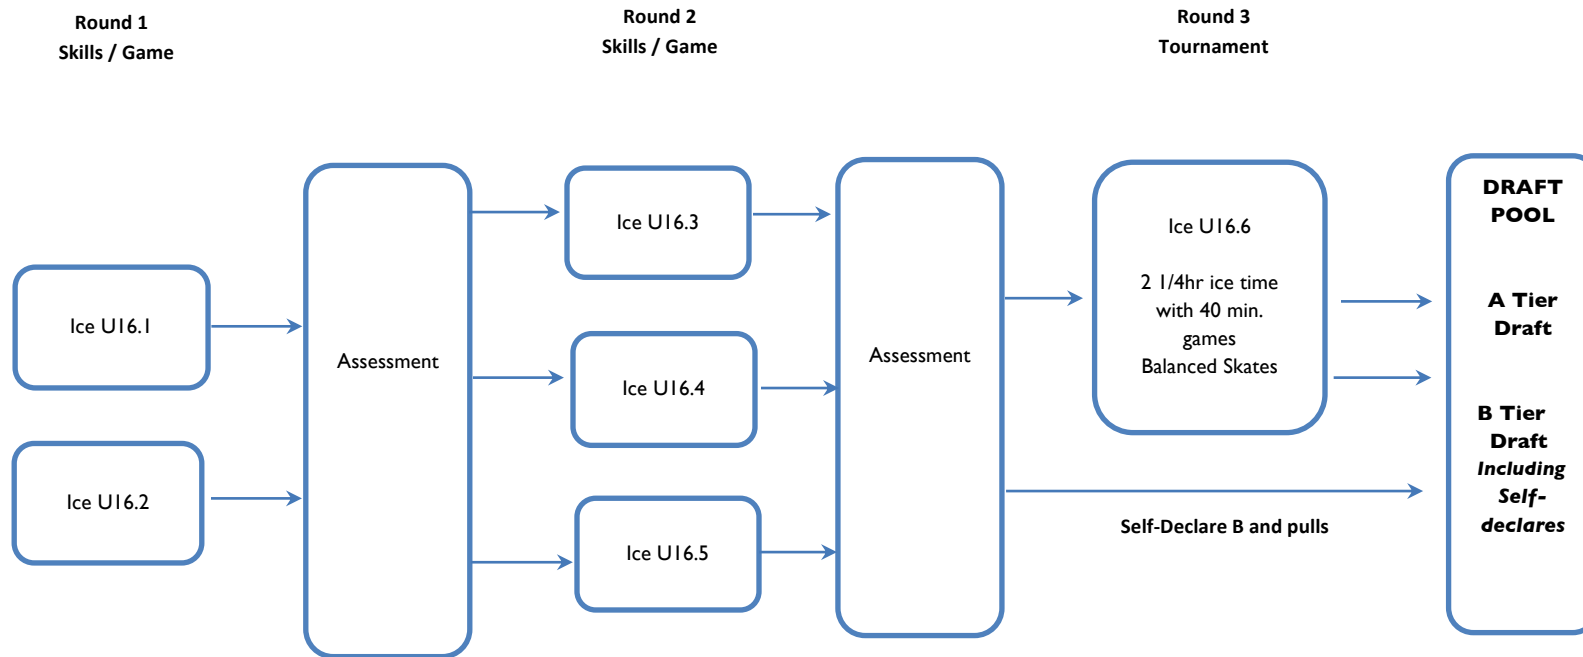

SOUTH CALGARY RINGETTE ASSOCIATION

2022/23 EVALUATION FLOW CHART

U16

The flowchart above is a sample based on approximately 80-90 skaters in U16. If there are any significant changes to this estimate, SCRA will provide an updated flowchart.

Self-declare B players will only be required to attend two ice times. They will be evaluated for ranking in the draft pool. It is very important to attend the assigned sessions.

Note that players who are cut from the AA Ringette tryouts are not automatically placed on an A level team. They must attend evaluations.